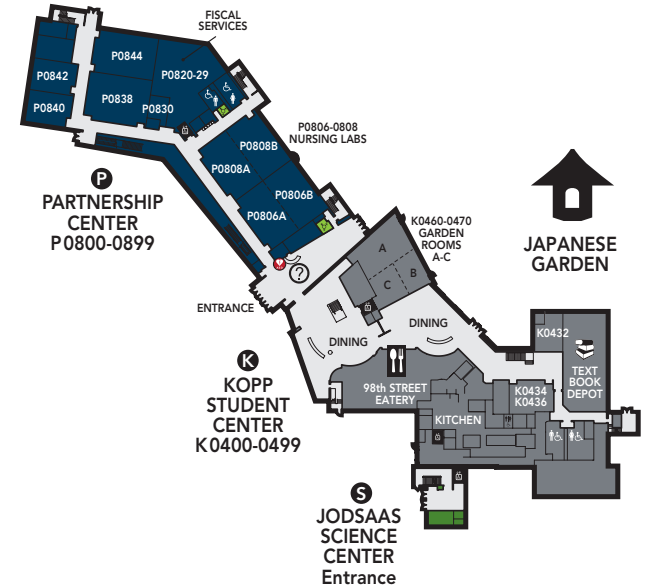

Campus Maps

Ground Floor

KEY			
	Information Desk		Food Services
	Women's Restroom		Box Office
	Men's Restroom		Emergency Phone
	Inclusive Restroom		Automated Defibrillator
	Accessible Restroom		Elevator
	Lactation Room		Stairs

4-27-26

First Floor

PARKING LOTS 1 & 2

We go **above**, you go **beyond**.

WWW.NORMANDALE.EDU

BUS

PARKING LOT

PARKING RAMP

JAPANESE GARDEN

JAPANESE GARDEN

Campus Maps

KEY			
	Information Desk		Food Services
	Women's Restroom		Box Office
	Men's Restroom		Emergency Phone
	Inclusive Restroom		Automated Defibrillator
	Accessible Restroom		Elevator
	Lactation Room		Stairs