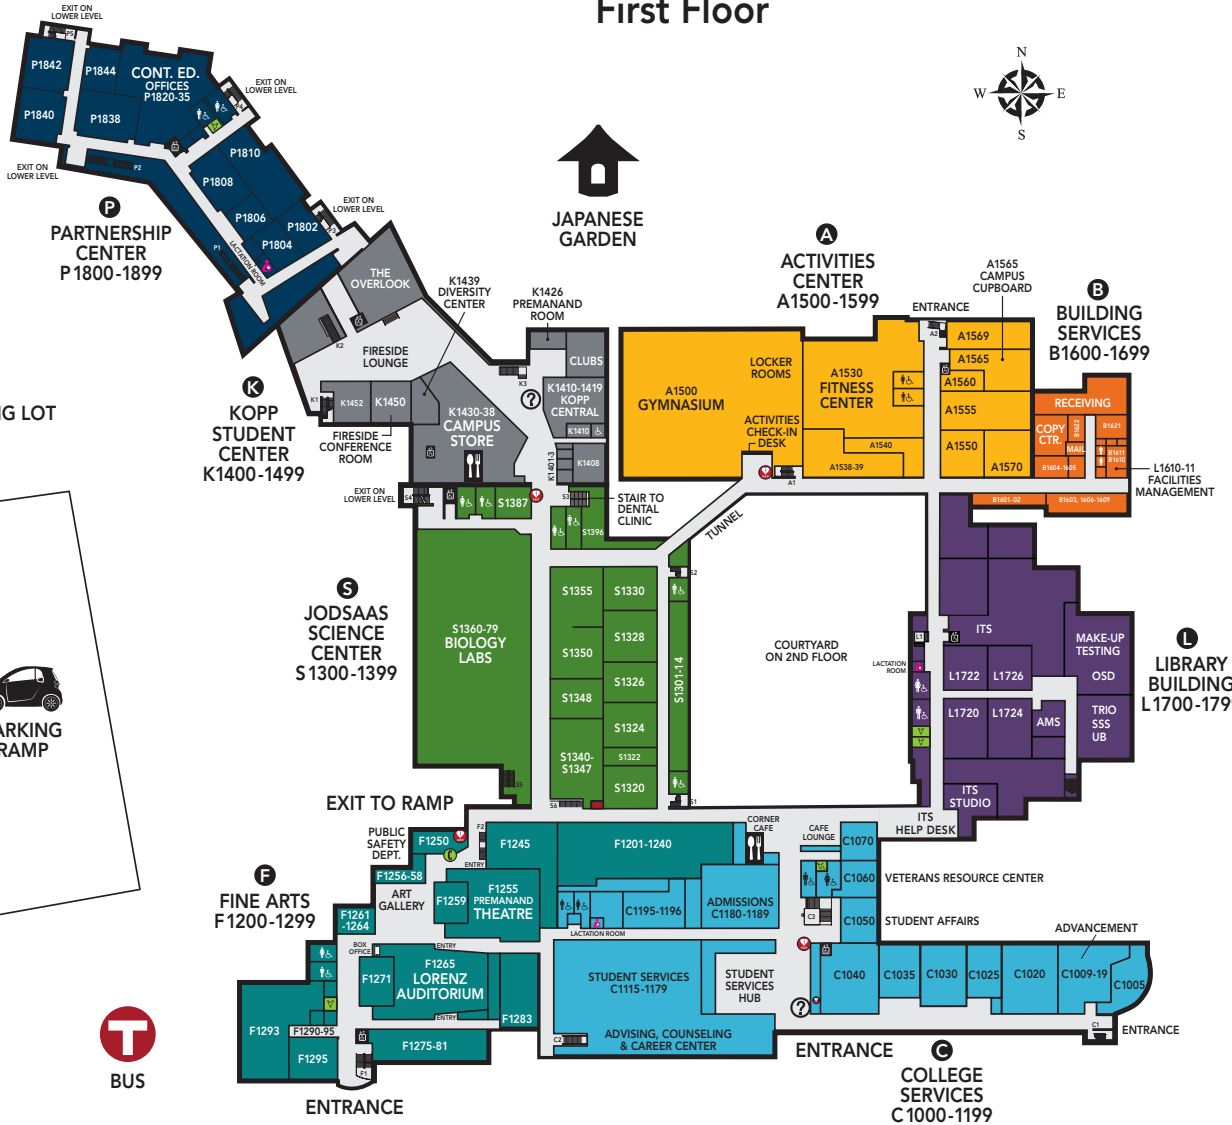

Campus Maps

Ground Floor

KEY			
	Information Desk		Food Services
	Women's Restroom		Box Office
	Men's Restroom		Emergency Phone
	Inclusive Restroom		Automated Defibrillator
	Accessible Restroom		Elevator
	Lactation Room		Stairs

4-27-26

First Floor

PARKING LOTS 1 & 2

We go **above**, you go **beyond**.

WWW.NORMANDALE.EDU

BUS

PARKING LOT

PARKING RAMP

JAPANESE GARDEN

JAPANESE GARDEN

Campus Maps

KEY			
	Information Desk		Food Services
	Women's Restroom		Box Office
	Men's Restroom		Emergency Phone
	Inclusive Restroom		Automated Defibrillator
	Accessible Restroom		Elevator
	Lactation Room		Stairs