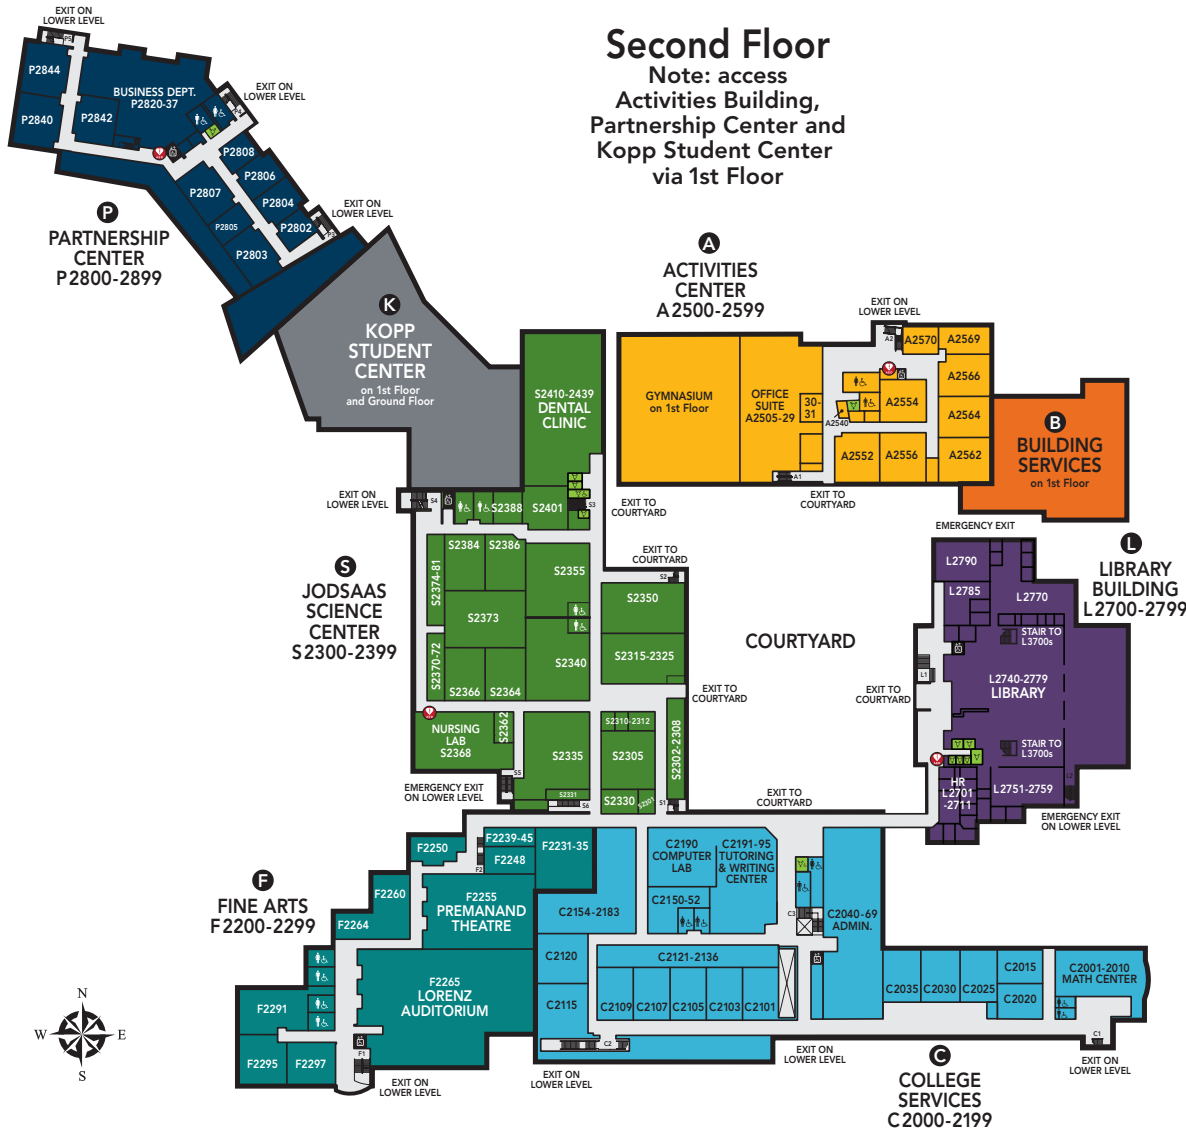

Campus Maps

Ground Floor

KEY			
	Information Desk		Food Services
	Women's Restroom		Box Office
	Men's Restroom		Emergency Phone
	Inclusive Restroom		Automated Defibrillator
	Accessible Restroom		Elevator
	Lactation Room		Stairs

4-27-26

First Floor

PARKING LOTS 1 & 2

We go **above**, you go **beyond**.

WWW.NORMANDALE.EDU

BUS

PARKING LOT

PARKING RAMP

JAPANESE GARDEN

JAPANESE GARDEN

Campus Maps

KEY			
	Information Desk		Food Services
	Women's Restroom		Box Office
	Men's Restroom		Emergency Phone
	Inclusive Restroom		Automated Defibrillator
	Accessible Restroom		Elevator
	Lactation Room		Stairs