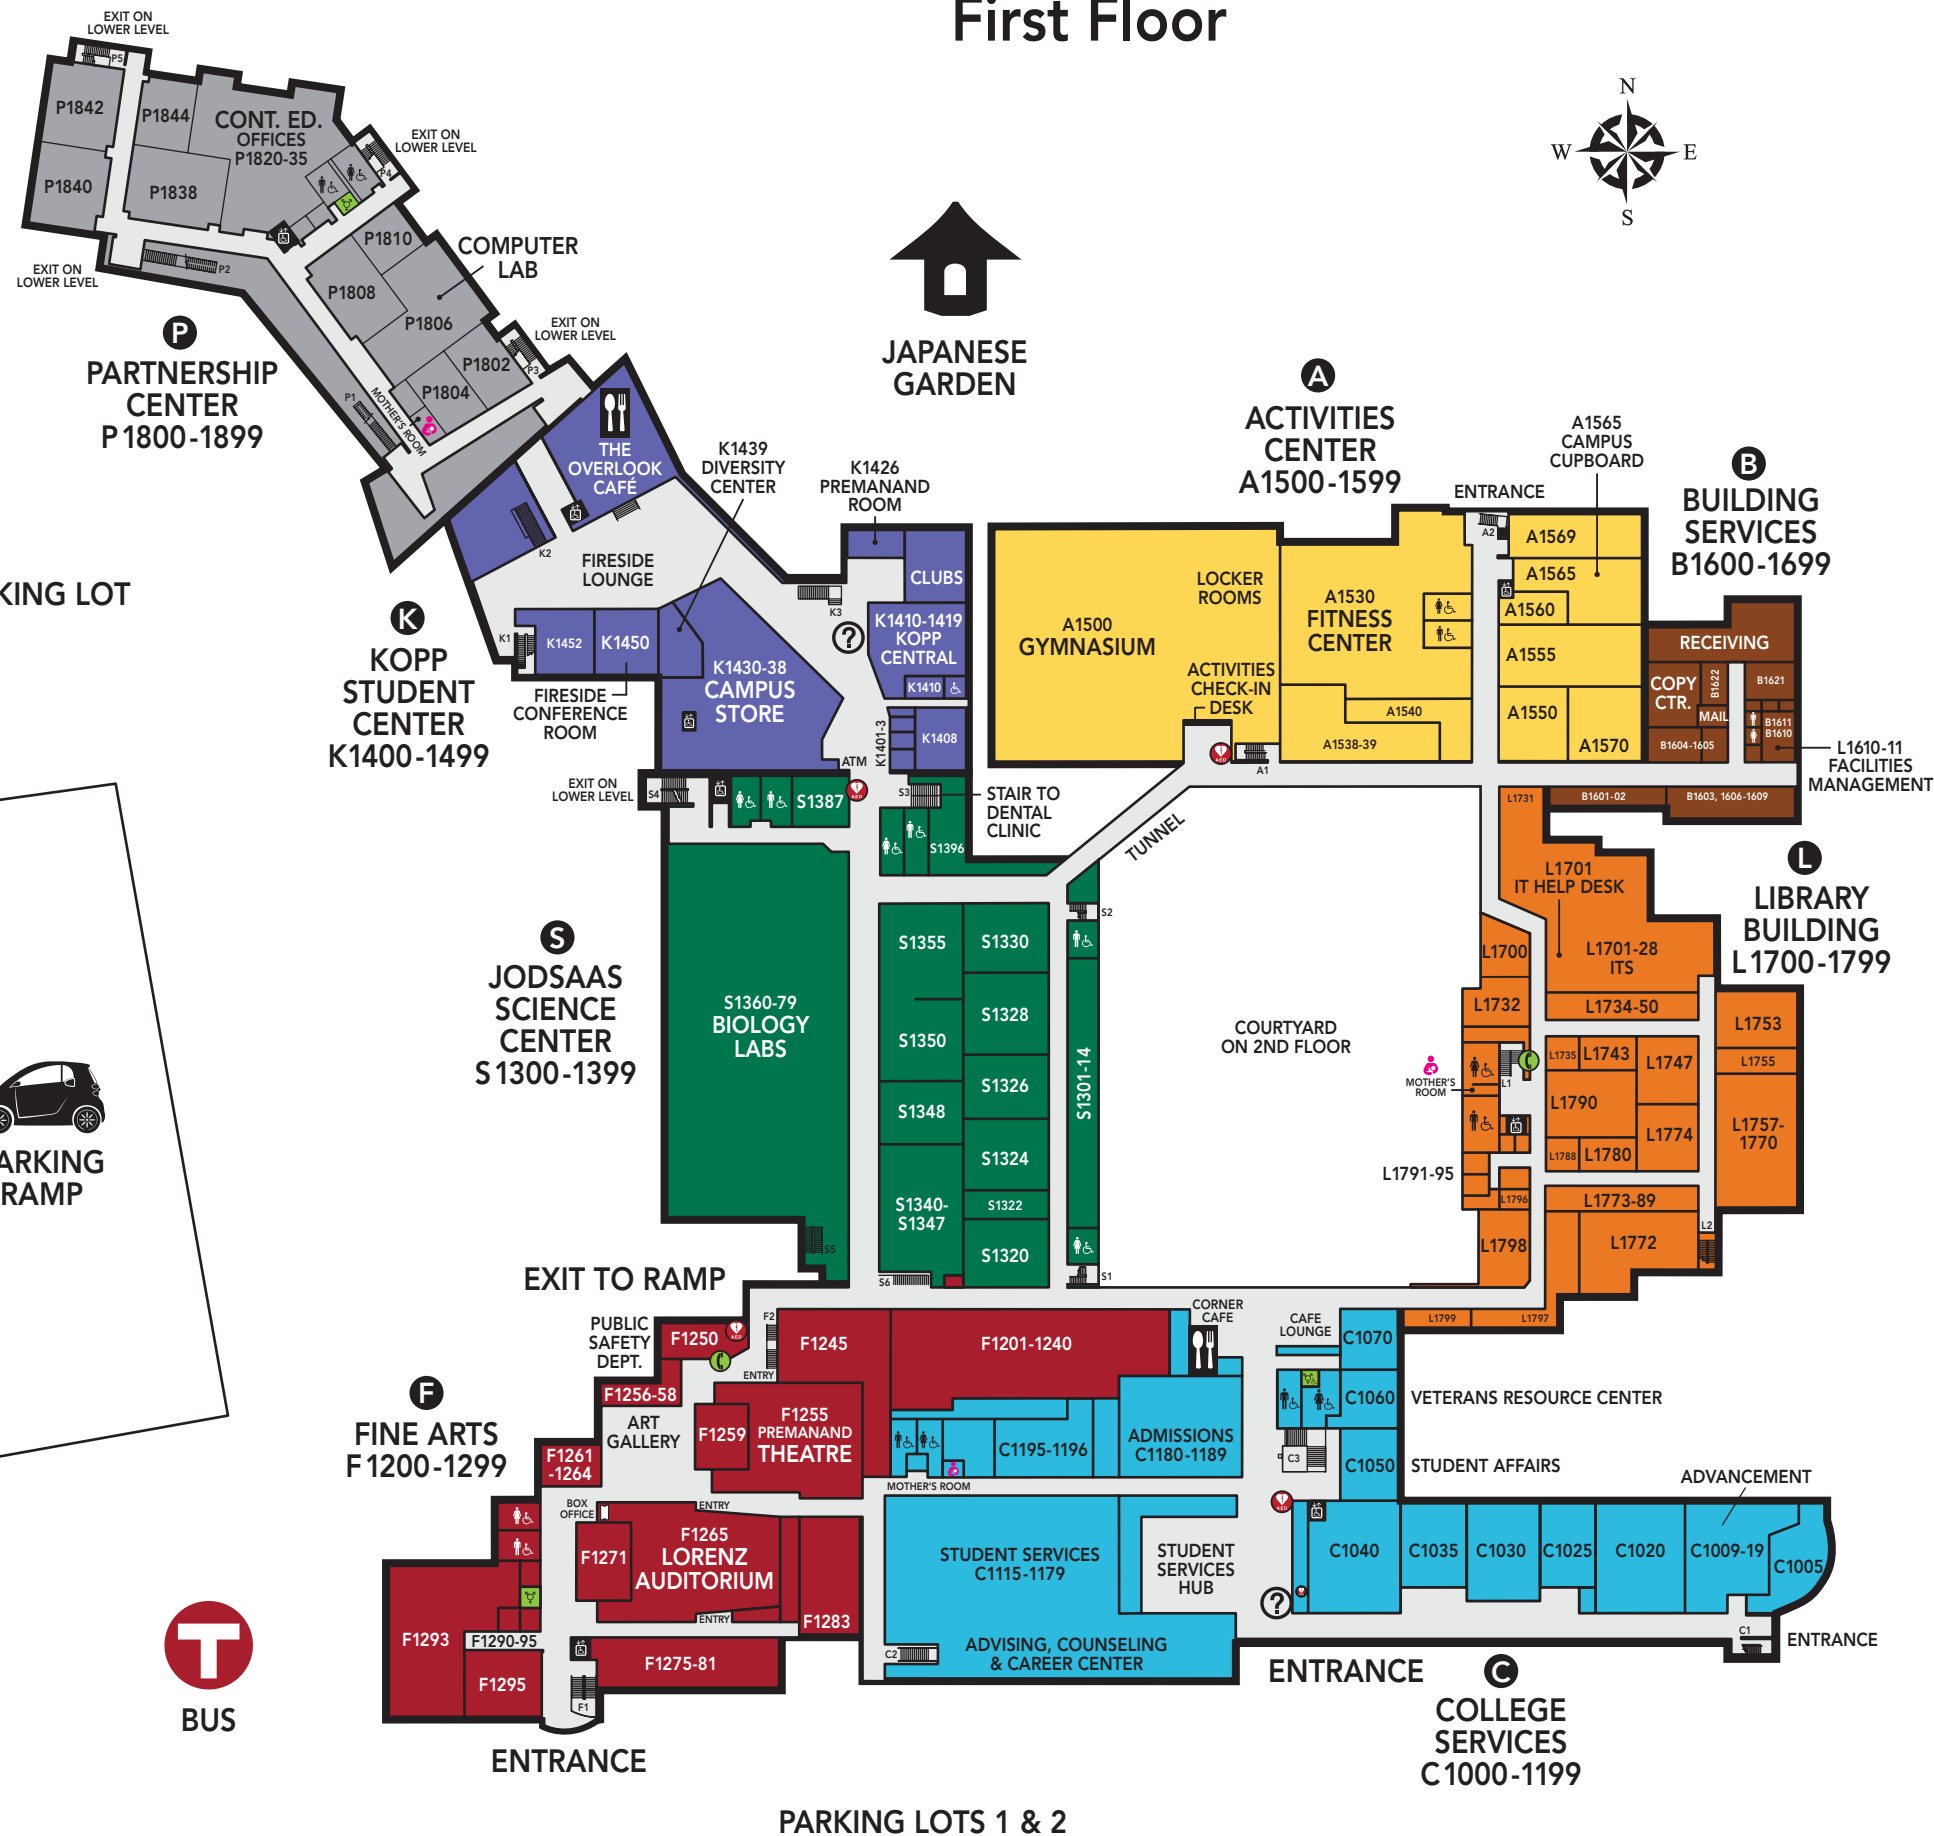

Campus Maps

Ground Floor

| KEY | | | |
|-----|---------------------|--|-------------------------|
| | Information Desk | | Food Services |
| | Women's Restroom | | Box Office |
| | Men's Restroom | | Emergency Phone |
| | Inclusive Restroom | | Automated Defibrillator |
| | Accessible Restroom | | Elevator |
| | Mother's Room | | Stairs |

8-8-22

First Floor

PARKING LOTS 1 & 2

YOUR COLLEGE. YOUR COMMUNITY.

WWW.NORMANDALE.EDU

Campus Maps

| KEY | | | |
|-----|---------------------|--|-------------------------|
| | Information Desk | | Food Services |
| | Women's Restroom | | Box Office |
| | Men's Restroom | | Emergency Phone |
| | Inclusive Restroom | | Automated Defibrillator |
| | Accessible Restroom | | Elevator |
| | Mother's Room | | Stairs |