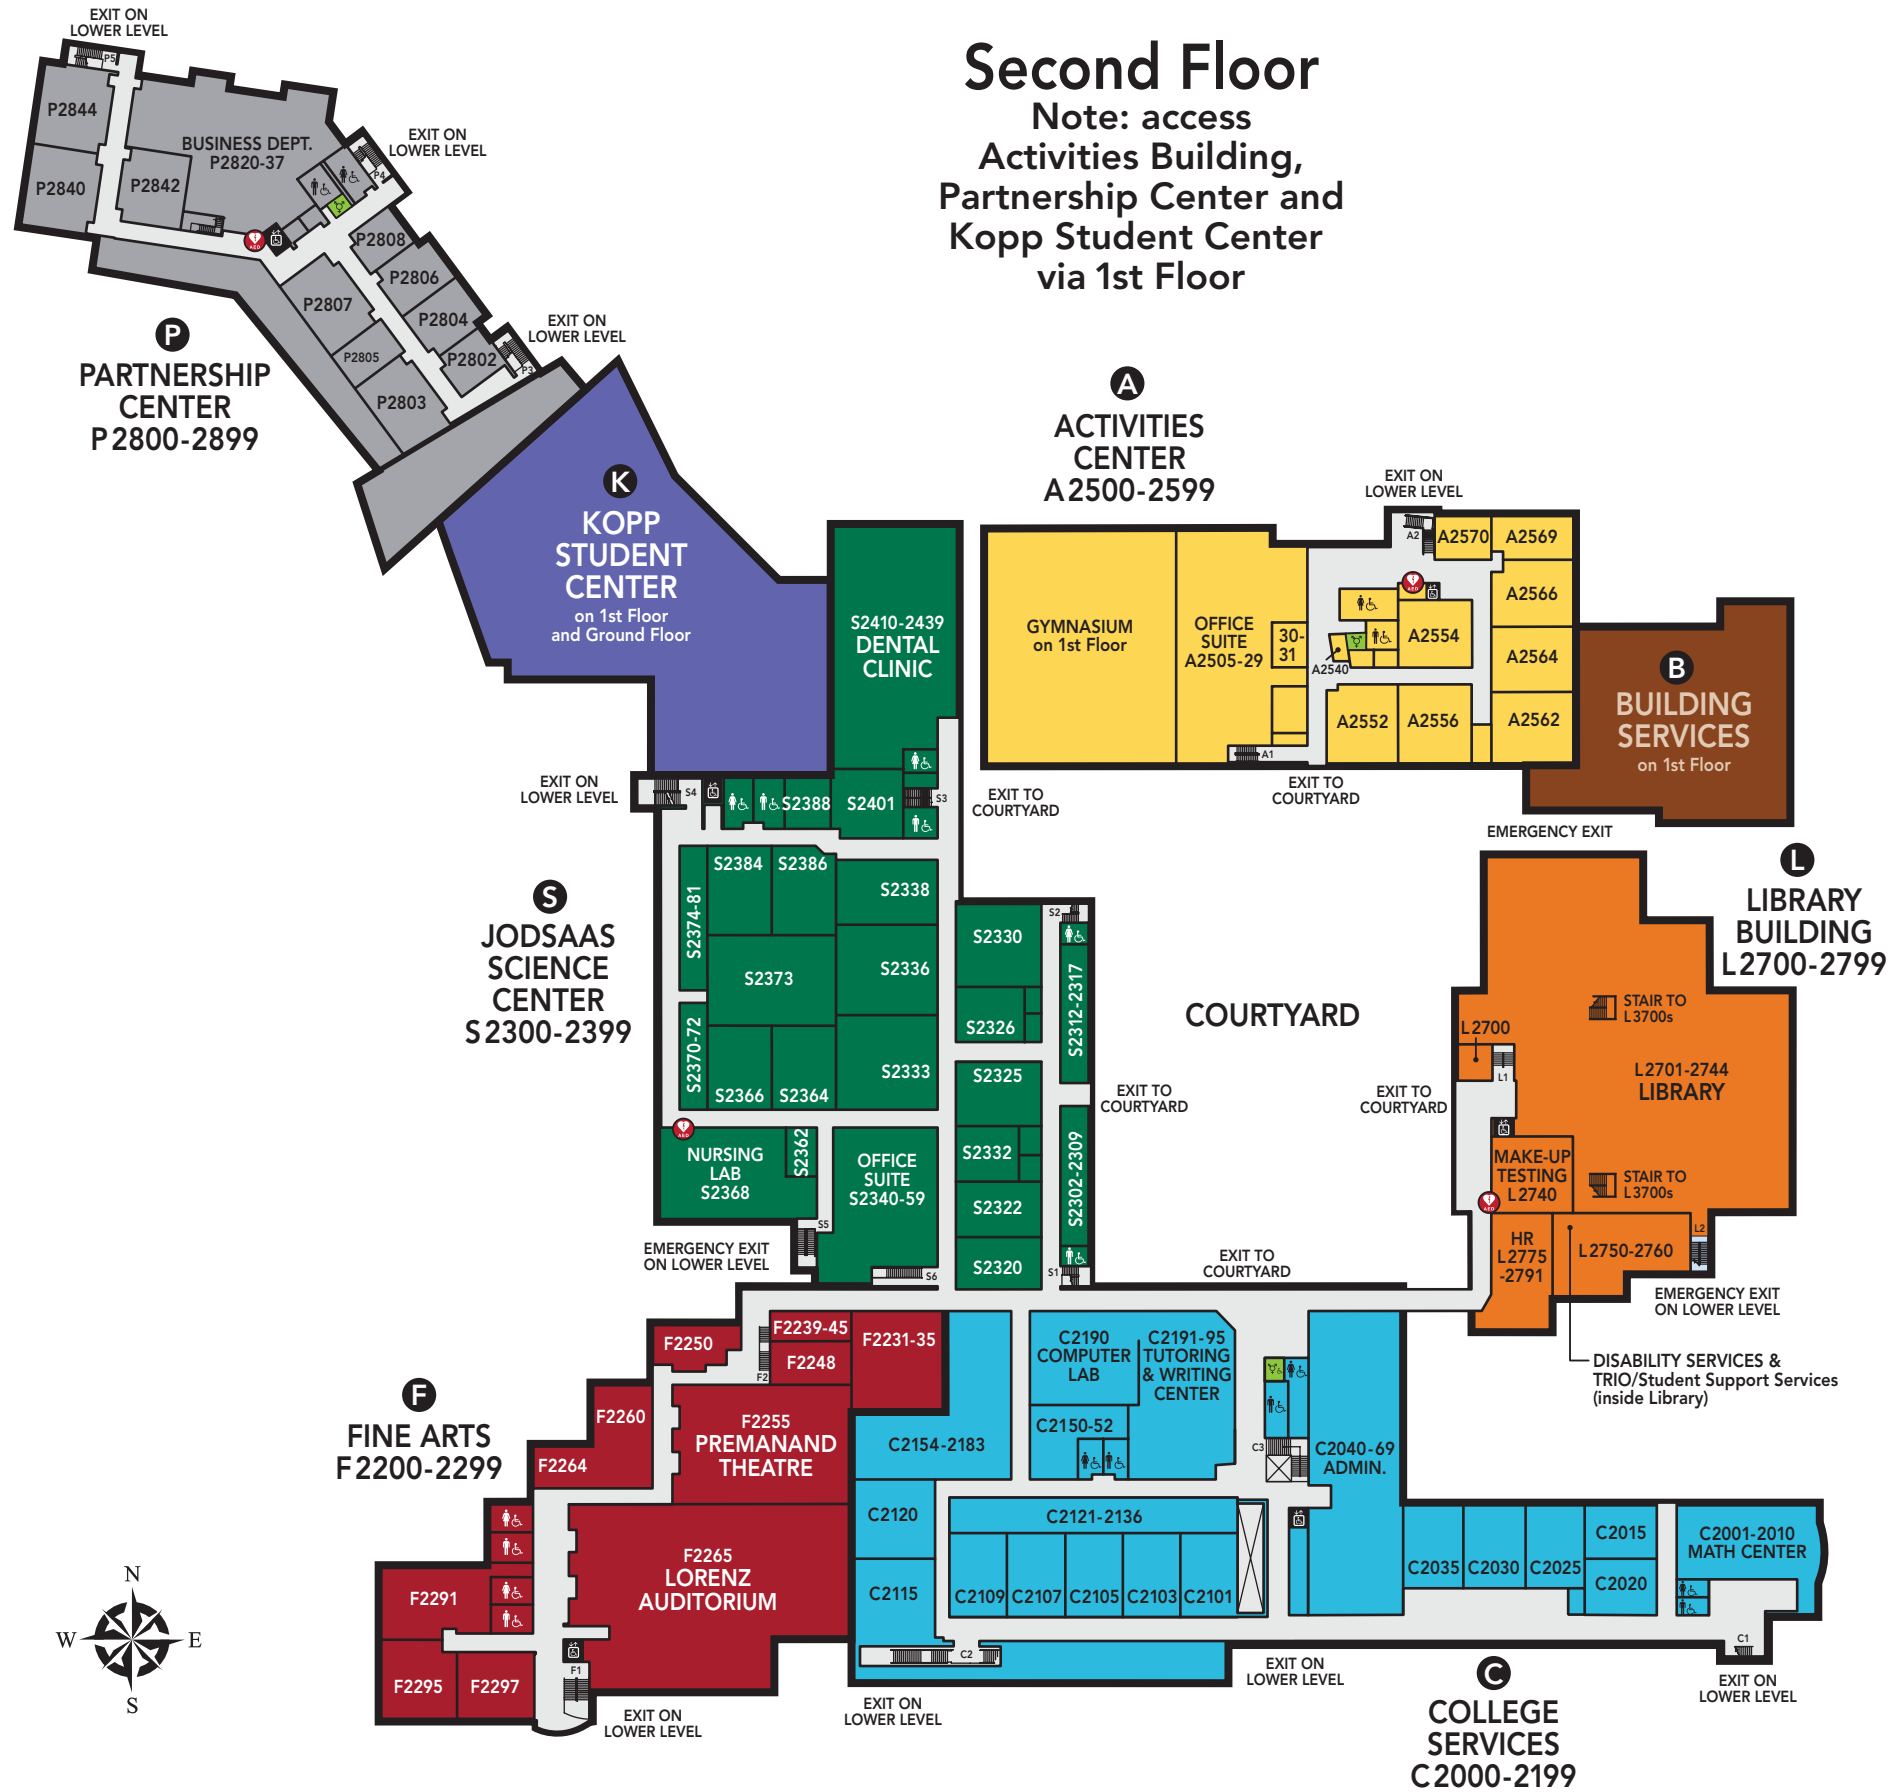

Campus Maps

Ground Floor

| KEY | | | |
|-----|---------------------|--|-------------------------|
| | Information Desk | | Food Services |
| | Women's Restroom | | Box Office |
| | Men's Restroom | | Emergency Phone |
| | Inclusive Restroom | | Automated Defibrillator |
| | Accessible Restroom | | Elevator |
| | Mother's Room | | Stairs |

8-8-22

First Floor

PARKING LOTS 1 & 2

YOUR COLLEGE. YOUR COMMUNITY.

WWW.NORMANDALE.EDU

Campus Maps

| KEY | | | |
|-----|---------------------|--|-------------------------|
| | Information Desk | | Food Services |
| | Women's Restroom | | Box Office |
| | Men's Restroom | | Emergency Phone |
| | Inclusive Restroom | | Automated Defibrillator |
| | Accessible Restroom | | Elevator |
| | Mother's Room | | Stairs |